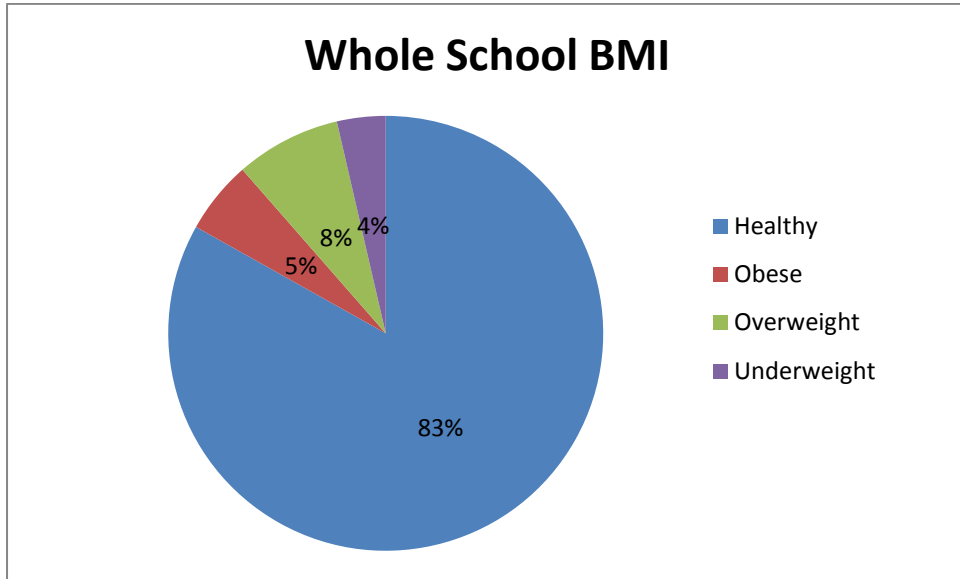

Heckington PE and School Sport Data 2015.16

Out of 17 schools in the SSP test...

School	% Underweight	% Healthy Weight	% Overweight	% Obese	% Overweight and obese	Ow/Obe Rank	% reception overweight & obese	% Year 6 Overweight and Obese	Flamingo Balance Test	Balance Rank	10m Agility Run	Agility rank	Ball Catch	Catch rank	Sit & Reach	sit and reach Rank	Broad Jump	Broad Jump Rank	Final rank
Heckington	4	83	8	5	13	5	11.5	18.5	3.05	6	24.45	15	17.6	11	11.08	17	114	10	14
SchoolSport Partnership Average	1.8	82.6	9.5	6.0	15.5		11.1	25.4	3.2		23.05		18.3		14.0		116.3		